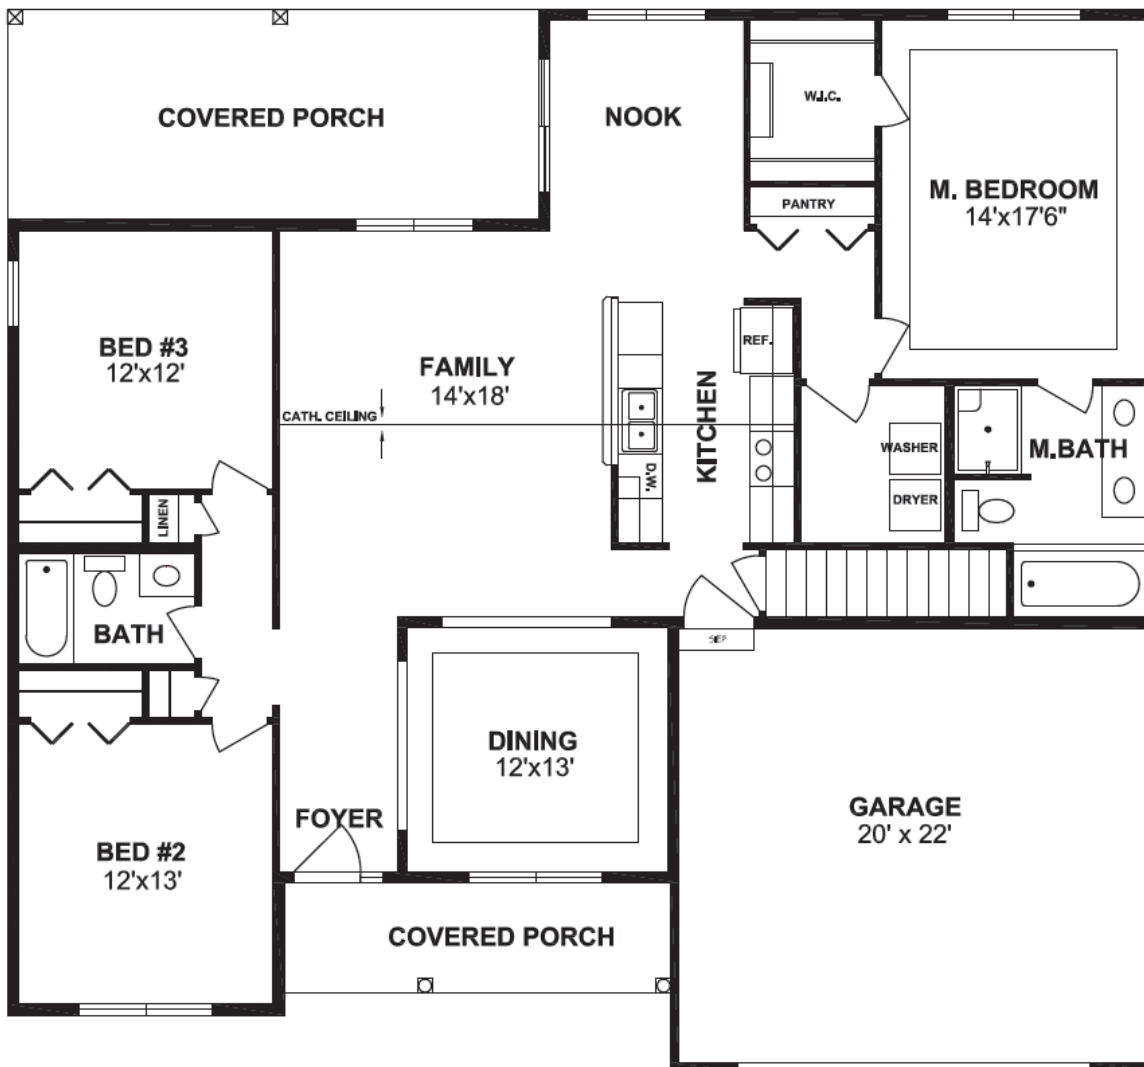

The Emma

One Story Haven

WOODHAVEN
Homes

Built with integrity!

1,652 Square Feet
1 Story
3 Bedrooms
2 Bathrooms
2-Car Garage

The Emma

5109 Baltimore Pike
Littlestown, PA 17340
P: 717-359-1350

www.woodhavenllc.com